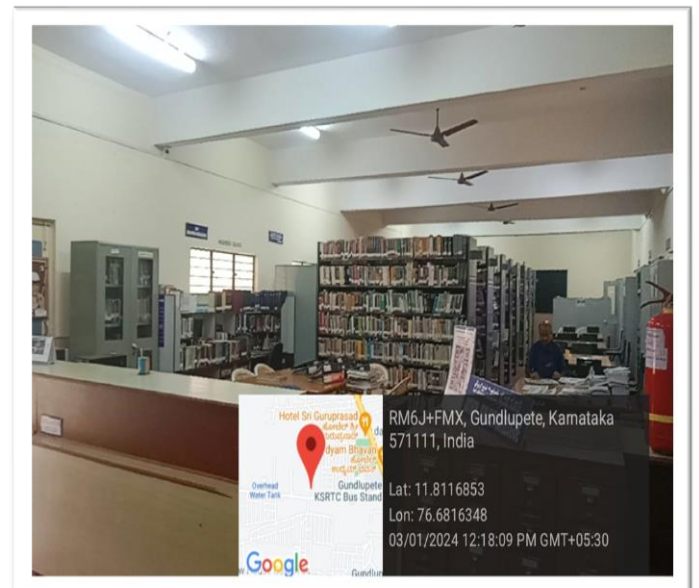

Class Rooms

Library and Reference Section