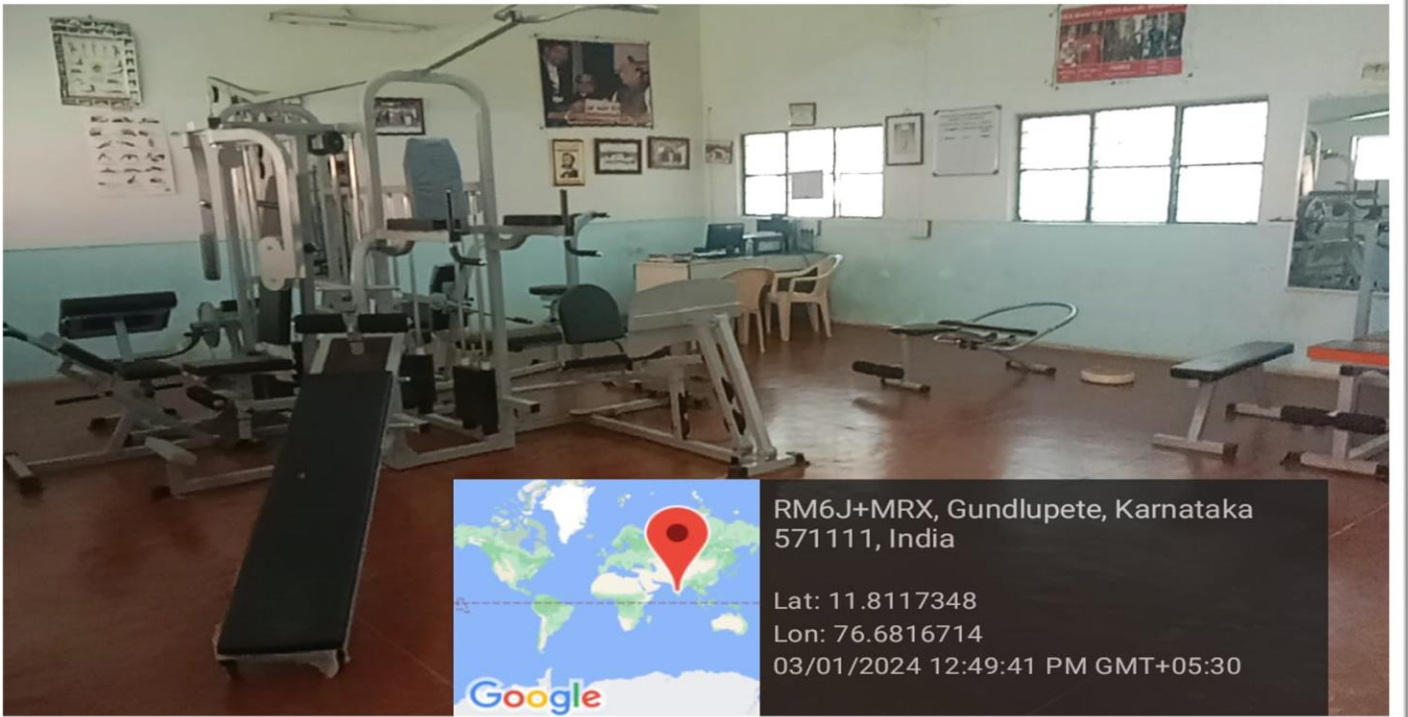

Geography Lab - 1

Computer Lab - II

Computer Lab - I

Language Lab

Multi-Gym

Common Room

P. Mahadevamma
PRINCIPAL
JSS College of Arts and Commerce
GUNDLUPETE-571111