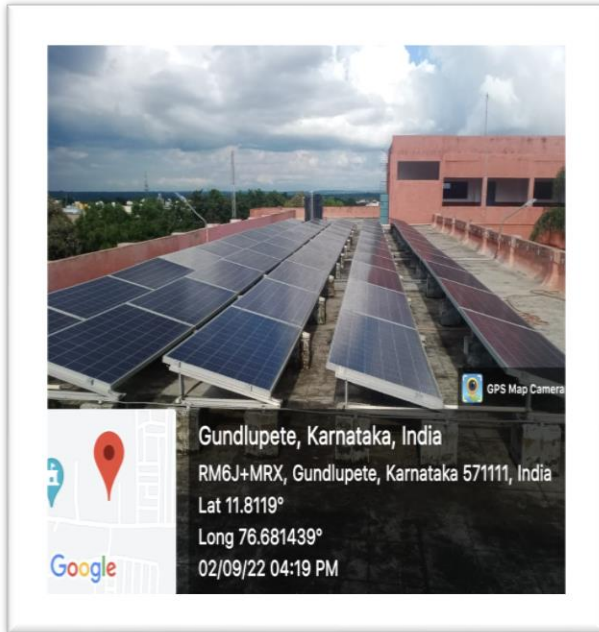

7.1.2 - The Institution has facilities for alternate sources of energy and energy conservation measures

Solar Energy Plant

Coordinator
IQAC
JSS Arts and Commerce College,
Gundlupete – 571 111

PRINCIPAL
JSS College of Arts and Commerce
GUNDLUPET-571111