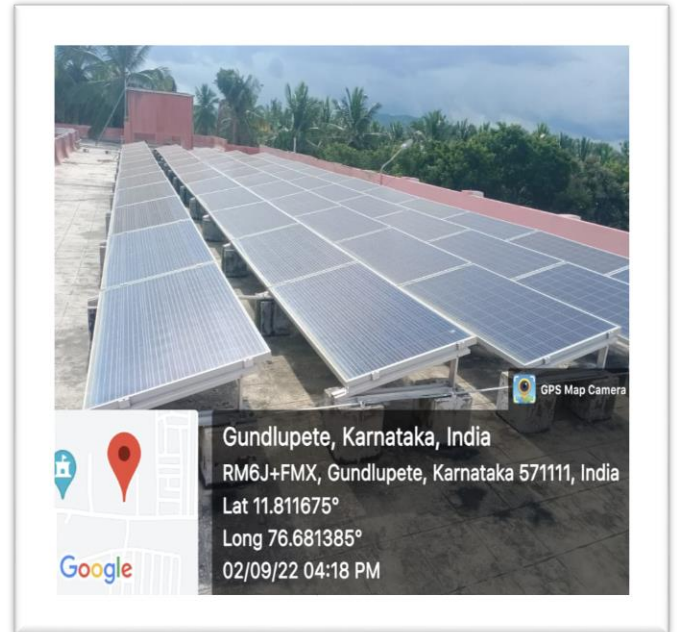

7.1.2 - The Institution has facilities for alternate sources of energy and energy conservation measures

Solar Energy Plant

Coordinator
IQAC
JSS Arts and Commerce College,
Gundlupete – 571 111

PRINCIPAL
JSS College of Arts and Commerce
GUNDLUPET-571111

Use of LED bulbs/ power efficient equipment

Coordinator
IQAC

JSS Arts and Commerce College,
Gundlupete – 571 111

PRINCIPAL
JSS College of Arts and Commerce
GUNDLUPET-571111

Wheeling to the Grid

Coordinator
IQAC
JSS Arts and Commerce College,
Gundlupete – 571 111